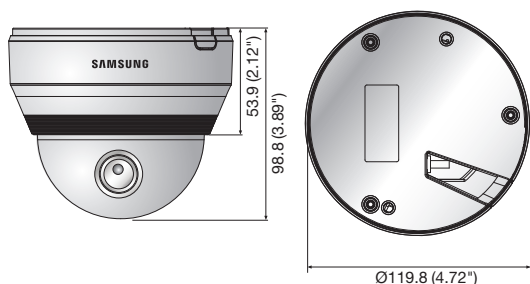

Dimensions

Unit : mm (inch)

Accessories (Optional)

SBP-301HM4 SBP-300LM SBP-300CM SBP-300WM1 SBP-300WM SBP-300B SBP-300PM SBP-300KM

	SCD-5082N	SCD-5082P
VIDEO		
Imaging Device	1/3" 1.3M CMOS	
Total Pixels	1,312(H) x 1,069(V)	
Effective Pixels	1,305(H) x 1,049(V)	
Scanning System	Progressive scan	
Synchronization	Internal	
Frequency	H : 15.734KHz / V : 59.94Hz	H : 15.625KHz / V : 50Hz
Horizontal Resolution	Color : 1000TV lines, B/W : 1000TV lines	
Min. Illumination	Color : 0.05Lux (F1.4, 50IRE), 0.001Lux (1sec, F1.4, 50IRE), 0.02Lux (F1.4, 30IRE), 0.0006Lux (1sec, F1.4, 30IRE) B/W : 0.005Lux (F1.4, 50IRE), 0.0001Lux (1sec, F1.4, 50IRE), 0.002Lux (F1.4, 30IRE), 0.00006Lux (1sec, F1.4, 30IRE)	
S / N Ratio	52dB (AGC off, Weight on)	
Video Output	CVBS : 1.0 Vpp / 75Ω composite	
LENS		
Focal Length (Zoom Ratio)	3 ~ 10mm (3.3x) varifocal	
Max. Aperture Ratio	F1.4	
Angular Field of View	H : 82.0°(Wide) ~ 26.5°(Tele) / V : 59.7°(Wide) ~ 19.9°(Tele)	
Min. Object Distance	0.5m (1.64ft)	
Focus Control	Manual	
Lens Type	DC auto iris	
Mount Type	Board type	
OPERATIONAL		
On Screen Display	English, Chinese, Korean, Japanese, German, Italian, French, Spanish, Russian, Czech, Polish, Romanian, Serbian, Swedish, Danish, Turkish, Portuguese	
Camera Title	Off / On (Displayed 15 characters)	
Day & Night	Auto (ICR) / External / Color / B/W	
Backlight Compensation	Off / User BLC / HLC	
Contrast Enhancement	SSDR (Off / On)	
Digital Noise Reduction	SSNR IV (Off / On)	
Defog	Off / Auto / Manual	
Purple Fringe Reduction	Off / Low / Middle / High	
Digital Image Stabilization	Off / On	
Tampering	Off / On	
Motion Detection	Off / On	
Privacy Masking	Off / On (24 programmable zones with 4 points polygonal masking)	
Gain Control	Off / Low / Middle / High	
White Balance	ATW / Outdoor / Indoor / Manual / AWC / Mercury (1,800K° ~ 10,500K°)	
Electronic Shutter Speed	1sec ~ 1/12,000sec	
Digital Zoom	Off / On (1x ~ 16x)	
Reverse	Off / H-Rev / V-Rev / HV-Rev	
Profile	Basic, Day & Night, Backlight, ITS, Indoor, User	
Communication	Coaxial control (SPC-300 compatible)	
Protocol	Coax : Pelco-C (Coaxitron)	
ENVIRONMENTAL		
Operating Temperature / Humidity	-10°C ~ +55°C (+14°F ~ +131°F) / Less than 90% RH	
ELECTRICAL		
Input Voltage / Current	Dual (24V AC & 12V DC ±10%)	
Power Consumption	Max. 5.6W	
MECHANICAL		
Color / Material	Ivory / Aluminum, Plastic	
Dimensions (WxH)	Ø119.8 x 98.8mm (Ø4.72" x 3.89")	
Weight	420g (0.93 lb)	