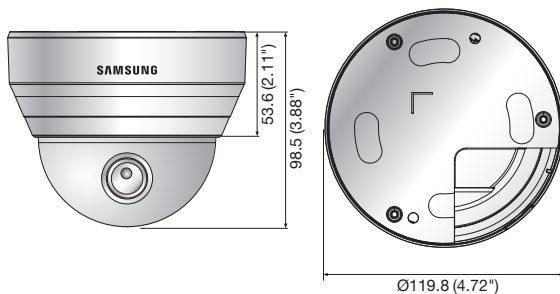

Dimensions

Unit : mm (inch)

Accessories (Optional)

SCD-6083RN/P

VIDEO	
Imaging Device	1/2.9" 2M CMOS
Total Pixels	2,000(H) x 1,121(V) 2.24M pixels
Effective Pixels	1,984(H) x 1,105(V) 2.19M pixels
Scanning System	Progressive scan
Min. Illumination	Color : 0.11Lux (F1.4) B/W : 0Lux (IR LED on)
S / N Ratio	52dB (AGC off, Weight on)
Video Output	BNC (AHD, CVBS selectable)
Resolution	1920 x 1080
Max. Framerate	30fps@1080p, 30fps@720p
LENS	
Focal Length (Zoom Ratio)	2.8 ~ 12mm (4.3x) varifocal
Max. Aperture Ratio	F1.4
Angular Field of View	H : 103.8°(Wide) ~ 32.4°(Tele) / V : 53.7°(Wide) ~ 18.4°(Tele) / D : 121.9°(Wide) ~ 37.1°(Tele)
Min. Object Distance	0.5m (1.64ft)
Focus Control	Manual
Lens Type	DC auto iris
Mount Type	Board-in type
PAN / TILT / ROTATE	
Pan / Tilt / Rotate Range	0° ~ 350° / 0° ~ 67° / 0° ~ 355°
OPERATIONAL	
On Screen Display	English, Japanese, Spanish, French, Portuguese, Korean, German, Italian, Russian, Polish, Czech, Romanian, Serbian, Swedish, Danish, Turkish
Camera Title	Off / On (Displayed 15 characters)
Day & Night	Auto (ICR) / Color / B/W
Backlight Compensation	Off / User BLC / HLC
Wide Dynamic Range	DWDR
Digital Noise Reduction	SSNRIV (Off / On)
Defog	Off / Auto / Manual
Motion Detection	Off / On (4 zones)
Privacy Masking	Off / On (4 zones rectangle)
Gain Control	Off / Low / Middle / High / Very high
White Balance	ATW / Outdoor / Indoor / Manual / AWC (1,800K° ~ 10,500K°)
Electronic Shutter Speed	1sec ~ 1/12,000sec
Reverse	Off / H-Rev / V-Rev / HV-Rev
Profile	Basic, Day & Night, Backlight, Indoor, User, ITS
Alarm	(MD) output 1
Remote Control Interface	Coaxial control
Protocol	Coax : NTSC/PAL - Samsung CCVC, Pelco-C (Coaxitron), AHD - ACP (AHD coax protocol)
IR Distance	20m (65.62ft)
Video Transmission Distance	500m (1,640.42ft) (75-5 coaxial cable)
ENVIRONMENTAL	
Operating Temperature / Humidity	-10°C ~ +55°C (+14°F ~ +131°F) / Less than 90% RH
ELECTRICAL	
Input Voltage / Current	Dual (24V AC & 12V DC ±10%)
Power Consumption	Max. 4.2W
MECHANICAL	
Color / Material	Ivory / Plastic
Dimensions (WxH)	Ø119.8 x 98.5mm (Ø4.72" x 3.88")
Weight	304g (0.67 lb)