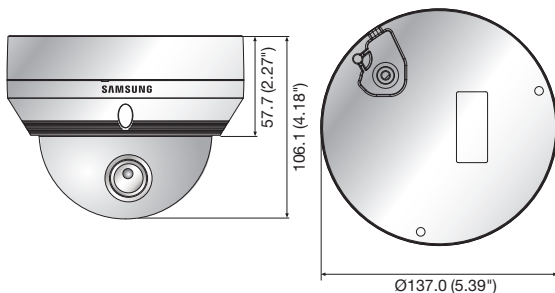

Dimensions

Unit : mm (inch)

Accessories (Optional)

SBP-301HM2 SBP-300LM SBP-300CM SBP-300WM1 SBP-300WM SBP-300B SBP-300PM SBP-300KM

	SCV-5083RN	SCV-5083RP
VIDEO		
Imaging Device	1/3" 1.3M CMOS	
Total Pixels	1,312(H) x 1,069(V)	
Effective Pixels	1,305(H) x 1,049(V)	
Scanning System	Progressive scan	
Synchronization	Internal	
Frequency	H : 15.734KHz / V : 59.94Hz	H : 15.625KHz / V : 50Hz
Horizontal Resolution	Color : 1000TV lines, B/W : 1000TV lines	
Min. Illumination	Color : 0.05Lux (F1.4, 50IRE), 0.001Lux (1sec, F1.4, 50IRE), 0.02Lux (F1.4, 30IRE), 0.0006Lux (1sec, F1.4, 30IRE) B/W : 0Lux (IR LED on)	
S / N Ratio	52dB (AGC off, Weight on)	
Video Output	CVBS : 1.0Vpp / 75Ω composite	
LENS		
Focal Length (Zoom Ratio)	3 ~ 10mm (3.3x) varifocal	
Max. Aperture Ratio	F1.4	
Angular Field of View	H : 82.0°(Wide) ~ 26.5°(Tele) / V : 59.7°(Wide) ~ 19.9°(Tele)	
Min. Object Distance	0.5m (1.64ft)	
Focus Control	Manual	
Lens Type	DC auto iris	
Mount Type	Board type	
PAN / TILT / ROTATE		
Pan Range	0° ~ 354°	
Tilt Range	0° ~ 68°	
Rotate Range	0° ~ 355°	
OPERATIONAL		
On Screen Display	English, Chinese, Korean, Japanese, German, Italian, French, Spanish, Russian, Czech, Polish, Romanian, Serbian, Swedish, Danish, Turkish, Portuguese	
Camera Title	Off / On (Displayed 15 characters)	
Day & Night	Auto (ICR) / External / Color / B/W	
Anti IR Saturation	Top / Bottom / Left / Right	
Backlight Compensation	Off / User BLC / HLC / WDR	
Wide Dynamic Range	120dB	
Contrast Enhancement	SSDR (Off / On)	
Digital Noise Reduction	SSNR IV (Off / On)	
Defog	Off / Auto / Manual	
Purple Fringe Reduction	Off / Low / Middle / High	
Digital Image Stabilization	Off / On	
Tampering	Off / On	
Motion Detection	Off / On	
Intelligent Video Analytics	Fence, (Dis)Appear, Counting (Off / On)	
Privacy Masking	Off / On (24 programmable zones with 4 points polygonal masking)	
Gain Control	Off / Low / Middle / High	
White Balance	ATW / Outdoor / Indoor / Manual / AWC / Mercury (1,800K° ~ 10,500K°)	
Electronic Shutter Speed	1sec ~ 1/12,000sec	
Digital Zoom	Off / On (1x ~ 16x)	
Reverse	Off / H-Rev / V-Rev / HV-Rev	
Profile	Basic, Day & Night, Backlight, ITS, Indoor, User	
Alarm	1 Out	
Communication	Coaxial control (SPC-300 compatible), RS-485	
Protocol	Coax : Pelco-C (Coaxitron) RS-485 : Samsung-T/E, Pelco-D/P, Panasonic, Bosch, Honeywell, Vicon, AD, GE	
IR Distance	30m (98.43ft) (IR LED 12ea)	
ENVIRONMENTAL		
Operating Temperature / Humidity	-30°C ~ +55°C (-22°F ~ +131°F) / Less than 90% RH *Start up should be done at above -10°C (+14°F)	
Ingress Protection	IP66	
Vandal Resistance	IK10	
ELECTRICAL		
Input Voltage / Current	Dual (24V AC & 12V DC ±10%)	
Power Consumption	Max. 6W	
MECHANICAL		
Color / Material	Ivory / Aluminum	
Dimensions (WxH)	Ø137.0 x 106.1mm (Ø5.39" x 4.18")	
Weight	750g (1.65 lb)	