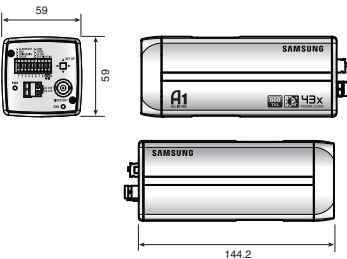

SCZ-3430/2430(Dual Voltage)

The Eco mark represents Samsung Techwin's will to create environment-friendly products, and indicates that the product satisfies the EU RoHS Directive.

Design and specifications are subject to change without notice.

■ DISTRIBUTED BY