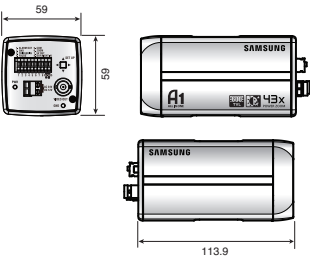

Dimensions

Unit : mm (inch)

SCZ-3430/2430(DC Voltage)