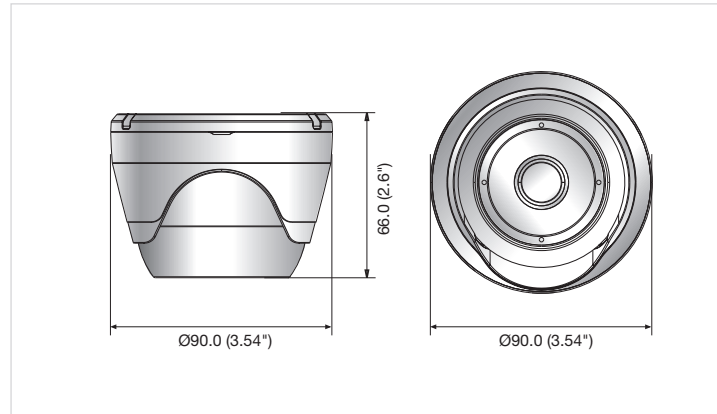

Protect your assets

1080p Full HD AIO Accessory Camera

SDC-9442DC

1080p Full HD Outdoor IR Dome Camera

- 1080p Full high definition resolution
- Wide angle field of view
- 3D Noise Reduction Technology for clear video quality in low light conditions
- True Day & Night with ICR for perfect color reproduction
- IP66 weather resistant
- Night vision up to 60ft (18.3m)

**Kit Contents**

- Camera (SDC-9442DC) 1pcs
- 60ft BNC Camera Cable 1pcs
- Plastic Achors / Screws
- User Manual

SDC-9442DC

VIDEO	
Imaging Device	1/2.9" 2M CMOS
Effective Pixels	1920(H) x 1080(V)
Scanning System	Progressive, 30fps (NTSC) / 25fps (PAL)
Synchronization	Internal
Min. Illumination	0Lux (IR LED on)
Camera Output	1CH BNC, Maximum Transmission Length : 300m (75Ω 3C2V)
Min. Cable Length	60ft (18.3m) included
LENS	
Focal Length	4mm
Max. Aperture Ratio	F2.1
Angular Field of View	H : 72.2° / V : 52.9° (Tolerance range ±6%)
OPERATIONAL	
Shutter Mode	Auto (Rolling shutter)
Gain Control	Auto
White Balance	Auto (1,800°K ~ 10,500°K)
Digital Noise Reduction	3D DNR
Flickerless	Auto
Day & Night	True Day/Night with ICR
IR Distance	15m (49ft)
ENVIRONMENTAL	
Operating Temperature / Humidity	-10°C ~ +50°C (+14°F ~+122°F) / Less than 90% RH
Ingress Protection	IP66
ELECTRICAL	
Input Voltage	12V DC
Power Consumption	Max. 3.7W
MECHANICAL	
Color / Material	Front : White / ADC12, Body : White / ADC12, Cover : White / PC
Dimensions (WxHxD)	Ø90.0 x 66.0mm (Ø3.54" x 2.6")
Weight	205g (0.45 lb)
MECHANICAL	
Dimensions (WxHxD)	226.0 x 126.0 x 87.0mm (8.9" x 4.96" x 3.43")
Weight	740g (1.63 lb)

Dimensions

Unit : mm (inch)

Design and specifications are subject to change without notice.

The Eco mark represents Hanwha Techwin's will to create environment-friendly products, and indicates that the product satisfies the EU RoHS Directive.