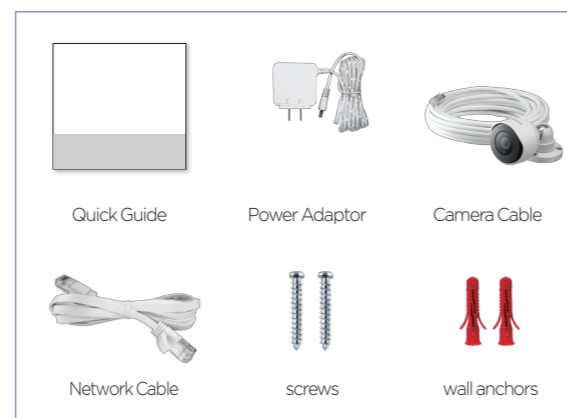

Contents

Specifications

SNH - E6440BN	
Video	
Imaging Device	1/2.8" 2M CMOS
Effective Pixels	1944(H) x 1224(V)
Scanning System	Progressive
Low Light Performance	0.3Lux(Color), 0Lux(Black / White)
Lens	
Focal Length (Zoom Ratio)	2.8mm
Angular Field of View	D:128°, H:111°, V:62°
Focus Control	Fixed Lens
Operational	
IR LED	850nm
Viewable Length	15m
On Screen Display	Time Display Only(on/off)
Day & Night	Auto (True D/N)
WDR	N/A
Motion Detection	Off / On
Audio Detection	Off / On (When connect external Spk/Mic)
White Balance	Auto
Digital Zoom	4x
Flip / Mirror	Off / On
Intelligent Video Analytics	3 Motion Zone
Network	
Ethernet	RJ-45 (10/100BASE-T)
Wireless	Wi-Fi 802.11b/g/n (Single Band)
Video Compression Format	H.264, Motion JPEG
Resolution	1920x1080 / 1280x720 / 640x360
Max. Framerate	H.264, 1920x1080 20FPS
Streaming Capability	Multiple Streaming (Up to 5 Profiles)
Audio I/O	External Spk/Mic
Audio Compression Format	G.711, G.726
Audio Communication	Bi-directional(Half duplex)
IP	IPv4
Protocol	TCP/IP, DHCP, SMTP, DNS, RTSP, RTCP, RTP, HTTP, TCP, UDP, STUN, TURN, XMPP, uPNP, SNTp, IPv4, ICMP, Bonjour, SUNAPI
Security	SSL(AES 256bit)
Streaming Method	Unicast
Max. User Access	up to 5 users at unicast mode
Memory Slot	microSD/SDHC, up to 32GB
PC OS Support (Web Viewer)	Windows XP / 7 / 8 or higher(Only Desktop UI), MAC OSX10.7 or higher
Mobile OS Support (Mobile Viewer)	Android OS : 4.x or higher, iOS : iOS6 or higher
Supported Browser	Internet Explorer 9.0 or Higher Firefox 9.0 or Higher Chrome 15.0 or Higher Safari 5.1 or Higher
Environmental	
Operating Temperature / Humidity	0°C - +40°C (+32°F - +104°F) / 20% - 80% RH
Ingress Protection	IP66(Camera Part), Indoor (Body Part)
Electrical	
Input Voltage / Current	9V/1A
Power Consumption	Max 9W
Mechanical	
Color / Material	White
Dimension (WxHxD)	ø54/104mm(Camera Part), 83.2x111.2x26.9mm (Body Part)
Weight	568g