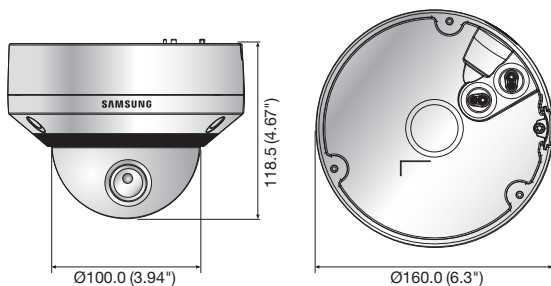

## Key Features

- Max. 2M (1920 x 1080) resolution
- 0.09Lux@F1.6 (Color), 0Lux@F1.6 (B/W : IR LED on)
- 10 ~ 23mm (2.3x) motorized varifocal lens
- H.264, MJPEG dual codec, Multiple streaming
- WDR (120dB), Simple focus (Motorized V/F), P-Iris, Defog
- Audio / Face / Motion detection
- micro SD/SDHC/SDXC memory slot
- Multi-crop streaming, PoE
- IP66, IK10, Bi-directional audio support

## Dimensions

Unit : mm (inch)