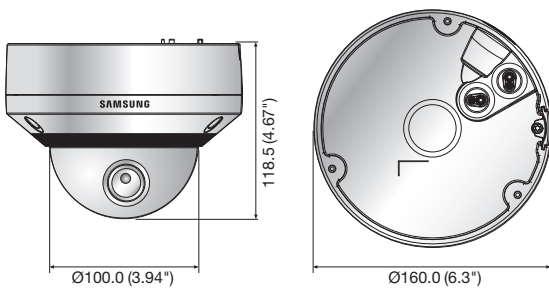

## Key Features

- Max. 3M (2048 x 1536) resolution
- 30fps@2,048 x 1,536 / 60fps@1,920 x 1,080
- 3 ~ 8.5mm (2.8x) motorized varifocal lens
- Simple focus (Motorized VF), P-Iris
- Day & Night (ICR), Enhanced DIS, Defog
- 3M real-time WDR (Max. 120dB)
- Multi-crop streaming, Heater by PoE
- micro SD/SDHC/SDXC memory slot
- IP66, IK10, Bi-directional audio support

## Dimensions

Unit : mm (inch)