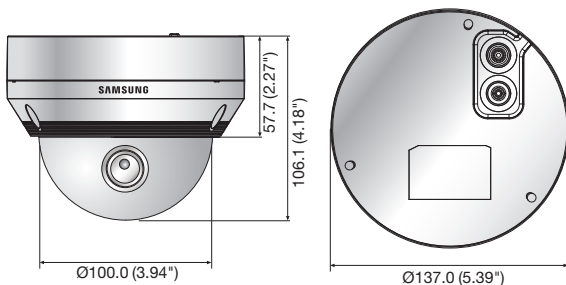

Dimensions

Unit : mm (inch)