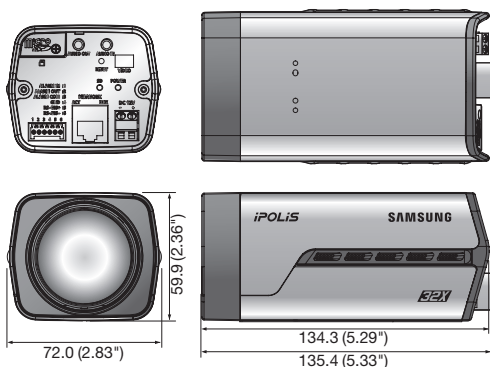

## Key Features

- Max. 2M (1920 x 1080) resolution
- 16 : 9 Full HD (1080p) resolution support
- 4.44 ~ 142.6mm (32x) optical zoom, 16x digital zoom
- H.264, MJPEG dual codec, Multiple streaming
- Day & Night (ICR), WDR (120dB)
- Intelligent video analytics
- PoE, SD/SDHC/SDXC memory slot, Bi-directional audio support

## Dimensions

Unit : mm (inch)