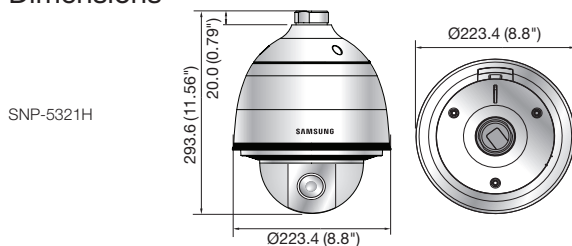

Dimensions

Unit : mm (inch)

SNP-5321H