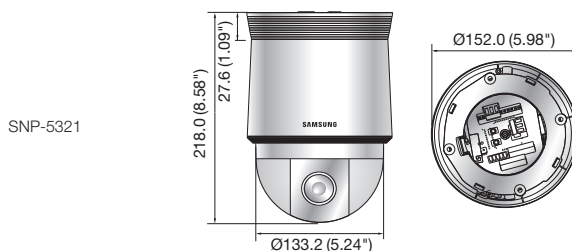

SNP-5321H/5321

1.3Megapixel HD 32x Network PTZ Dome Camera

Key Features

- Max. 1.3M (1280 x 1024) resolution
- 16 : 9 HD (720p) resolution support
- 4.44 ~ 142.6mm (32x) optical zoom, 16x digital zoom
- 0.05Lux@F1.6 (Color), 0.005Lux@F1.6 (B/W)
- H.264, MJPEG dual codec, Multiple streaming
- Day & Night (ICR), WDR (120dB), Intelligent video analytics
- PoE+, SD/SDHC/SDXC memory slot, Bi-directional audio support
- IP66 / IK10 (SNP-5321H), IK10 (SNP-5321 + SHP-3701H only)

Dimensions

Unit : mm (inch)

SNP-5321

Accessories (Optional)