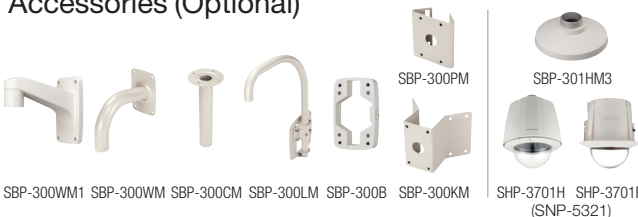

Dimensions

Unit : mm (inch)

SNP-5321H

SNP-5321

Accessories (Optional)

SBP-300M1 SBP-300WM SBP-300CM SBP-300LM SBP-300B SBP-300KM SHP-3701H SHP-3701F (SNP-5321)

	SNP-5321HN/HP	SNP-5321N/P
VIDEO		
Imaging Device	1/3" 1.3M CMOS	
Total / Effective Pixels	1,312(H) x 1,069(V), 1.40M pixels / 1,305(H) x 1,049(V), 1.37M pixels	
Scanning System	Progressive	
Min. Illumination	Color : 0.1Lux (1/30sec, F1.6, 50IRE, AGC high), 0.005Lux (2sec, F1.6, 50IRE, AGC high) B/W : 0.01Lux (1/30sec, F1.6, 50IRE, AGC high), 0.0005Lux (2sec, F1.6, 50IRE, AGC high) Color : 0.05Lux (1/30sec, F1.6, 30IRE), 0.0025Lux (2sec, F1.6, 30IRE) B/W : 0.005Lux (1/30sec, F1.6, 30IRE), 0.00025Lux (2sec, F1.6, 30IRE)	
S / N Ratio	50dB	
Video Output	CVBS : 1.0Vpp / 75Ω composite, 720 x 480(N), 720 x 576(P), for installation	
LENS		
Focal Length (Zoom Ratio)	4.44 ~ 142.6mm (Optical 32x)	
Max. Aperture Ratio	F1.6(Wide) / F4.4(Tele)	
Angular Field of View	H : 56.8°(Wide) ~ 1.99°(Tele) / V : 46.3°(Wide) ~ 1.6°(Tele)	
Min. Object Distance	Wide : 1.5m (4.92ft), Tele : 1.9m (6.23ft) Wide : 1.5m (4.92ft), Tele : 2m (6.56ft)	
Focus Control	Auto / Manual / One push	
Lens / Mount Type	DC auto iris / Board-in type	
PAN / TILT / ROTATE		
Pan / Tilt Range	360° Endless / 210° (-15° ~ 195°)	
Pan / Tilt Speed	Preset : 700°/sec, Manual : 0.024°/sec ~ 120°/sec	
Sequence	Preset (255ea), Swing, Group (6ea), Trace, Tour (1ea), Auto run, Schedule	
Preset Accuracy	±0.2°	
Azimuth	Yes (E / W / S / N / NE / NW / SE / SW)	
OPERATIONAL		
Camera Title	Off / On (Displayed up to 45 characters)	
Day & Night	Auto (ICR) / Color / B/W	
Backlight Compensation	Off / BLC / WDR	
Wide Dynamic Range	120dB	
Contrast Enhancement	SSDR (Samsung Super Dynamic Range) (Off / On)	
Digital Noise Reduction	SSNRILL (2D+3D noise filter) (Off / On)	
Digital Image Stabilization	Off / On	
Defog	Off / Auto / Manual	
Motion Detection	Off / On (4ea rectangle zone)	
Privacy Masking	Off / On (32 zones of rectangle zone) with zoom threshold mosaic option	
Gain Control	Off / Low / Middle / High	
White Balance	ATW / AWC / Manual / Indoor / Outdoor / Mercury	
Electronic Shutter Speed	Minimum / Maximum / Anti flicker (2 ~ 1/12,000sec)	
Digital Zoom	16x	
Flip / Mirror	Off / On	
Intelligent Video Analytics	Tampering, Virtual line, Enter / Exit, (Dis)Appear, Audio detection, Face detection	
Alarm I/O	Input 4ea / Output 2ea (Relay)	
Remote Control Interface	RS-485	
RS-485 Protocol	Samsung-T/E, Pelco-P/D, Panasonic, Honeywell, AD, Vicon, Bosch, GE	
Alarm Triggers	Motion detection, Tampering, Audio detection, Face detection, Video analytics, Alarm input, Network disconnection	
Alarm Events	File upload via FTP and E-mail, Notification via E-mail, TCP and HTTP, Local storage (SD/SDHC/SDXC) or NAS recording at Alarm triggers. External output	
NETWORK		
Ethernet	RJ-45 (10/100BASE-T)	
Video Compression Format	H.264 (MPEG-4 part 10 / AVC), MJPEG	
Resolution	1280 x 1024, 1280 x 960, 1280 x 720, 1024 x 768, 800 x 600, 800 x 450, 720 x 576, 640 x 480, 640 x 360, 320 x 240, 320 x 180	
Max. Framerate	H.264 : Max. 60fps at all resolutions MJPEG : 1280 x 1024, 1280 x 960, 1280 x 720, 1024 x 768 : Max. 15fps 800 x 600, 800 x 450, 720 x 576, 640 x 480, 640 x 360, 320 x 240, 320 x 180 : Max. 30fps	
Smart Codec	Manual mode (Area-based : 5ea), Face detection mode	
Video Quality Adjustment	H.264 : Compression level, Target bitrate level control, MJPEG : Quality level control	
Bitrate Control Method	H.264 : CBR or VBR, MJPEG : VBR	
Streaming Capability	Multiple streaming (Up to 10 profiles)	
Audio In	Selectable (Mic in / Line in), Supply voltage : 2.5V DC (4mA), Input impedance : approx. 2K Ohm	
Audio Out	Line out (3.5mm mono jack), Max output level : 1 Vrms	
Audio Compression Format	G.711 u-law/G.726 selectable, G.726 (ADPCM) 8KHz, G.711 8KHz, G.726 : 16Kbps, 24Kbps, 32Kbps, 40Kbps	
Audio Communication	Bi-directional audio	
IP	IPv4, IPv6	
Protocol	TCP/IP, UDP/IP, RTP(UDP), RTP(TCP), RTCP, RTSP, NTP, HTTP, HTTPS, SSL, DHCP, PPPoE, FTP, SMTP, ICMP, IGMP, SNMPv1/v2c/v3(MIB-2), ARP, DNS, DDNS, QoS, PIM-SM, UPnP, Bonjour	
Security	HTTPS(SSL) login authentication, Digest login authentication, IP address filtering, User access log, 802.1x authentication	
Streaming Method	Unicast / Multicast	
Max. User Access	10 users at unicast mode	
Edge Storage	SD/SDHC/SDXC slot for supporting memory card Motion Images recorded in the SD/SDHC/SDXC memory card can be downloaded NAS (Network Attached Storage)	
Application Programming Interface	ONVIF profile S, SUNAPI (HTTP API), SVNP 1.2, Samsung Techwin Open Platform	
Webpage Language	English, French, German, Spanish, Italian, Chinese, Korean, Russian, Japanese, Swedish, Danish, Portuguese, Turkish, Polish, Czech, Rumanian, Serbian, Dutch, Croatian, Hungarian, Greek, Finnish, Norwegian	
Web Viewer	Supported OS : Windows XP / VISTA / 7 / 8, MAC OS X 10.7 Supported Browser : Microsoft Internet Explorer (Ver. 8 ~ 11), Mozilla Firefox (Ver. 9 ~ 19), Google Chrome (Ver. 15 ~ 32), Apple Safari (Ver. 6.0.2(Mac OS X 10.8, 10.7 only), 5.1.7) * Mac OS X only	
Central Management Software	SmartViewer, SSM	
ENVIRONMENTAL		
Operating Temperature / Humidity	24V AC : -50°C ~ +55°C (-58°F ~ +131°F) / Less than ~ 90% RH PoE+ : -30°C ~ +55°C (-22°F ~ +131°F) / Less than 90% RH	
Storage Temperature / Humidity	-30°C ~ +60°C (-22°F ~ +140°F) / Less than 90% RH	
Ingress Protection	IP66	
Vandal Resistance	IK10	
ELECTRICAL		
Input Voltage / Current	24V AC ±10%, PoE+ (IEEE802.3af, Class4)	
Power Consumption	24V AC : Max. 65W (24V AC heater on & PoE heater on) PoE+ : Max. 25W (24V AC heater off / PoE heater on) Max. 20W	
MECHANICAL		
Color / Material	Ivory / Plastic + Metal	
Dimensions (WxH)	223.4 x 293.6mm (8.8" x 11.56") 152.0 x 218.0mm (5.98" x 8.58")	
Weight	3.2Kg (7.05 lb) 1.8Kg (3.97 lb)	