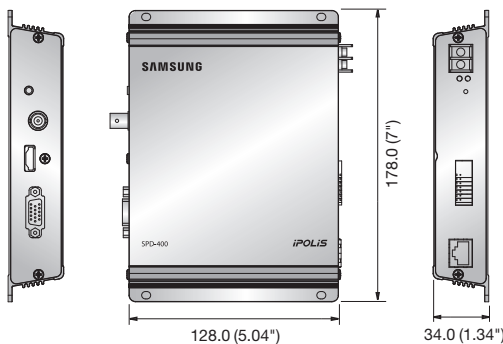

SPD-400

4CH Network Video Decoder

Key Features

- H.264, MPEG-4, MJPEG decoding
- Full HD (1080p) video output
- Single and quad view
- Sequence mode for multiple video sources

Dimensions

Unit : mm (inch)

	SPD-400N	SPD-400P
OPERATIONAL		
Video Out	HDMI / VGA : Max. 1920 x 1080p 1920 x 1080p, 1680 x 1050, 1600 x 900, 1440 x 900, 1280 x 1024, 1280 x 720p, 1024 x 768	
	CVBS : 1.0 Vp-p / 78P composite 704 x 480	CVBS : 1.0 Vp-p / 78P composite 704 x 576
	HDMI / VGA, CVBS selectable	
Event Trigger	Alarm Input, IP camera event input	
Alarm I/O	Input 1ea / Output 2ea (Relay)	
NETWORK		
Ethernet	RJ-45 (10/100/1000BASE-T)	
Video Compression Format	H.264, MPEG-4, MJPEG	
Resolution	H.264 : Single view - up to 2M pixel / Quad view - up to 720p MPEG-4 : Single view - up to 4CIF / Quad view - Quad up to 4CIF MJPEG : Single view - up to 720p (800 x 600) / Quad view - up to 720p (800 x 600) 1920 x 1080p, 1280 x 1024, 1280 x 720p, 704 x 576, 704 x 480, 640 x 480, 352 x 288, 352 x 240, 320 x 240	
	Max. Framerate : Max. 30fps at single view, Max. 120fps at 4 x 4CIF, Max. 60fps at 4 x 720p (No audio)	
Display	Single view, Quad view	
Audio I/O	Line out 1ea	
Audio Compression Format	G.711	
IP	IPv4, IPv6	
Protocol	TCP/IP, UDP/IP, RTP(UDP), RTP(TCP), NTP, HTTP, DHCP, ICMP, IGMP, ARP, SSL, DNS	
Security	HTTPS(SSL) login authentication, User access log	
Camera Registration	20 camera, 8 layout, 10 sequence	
Support Device	Samsung : Network camera, Encoder Axis : P3301, P3343, P3344, P1311, P1343, P1344, P1346, PTZ215, Q6032, Q7401, Q7404 (FAW ver : 5.x)	
	Stream (Live video / audio) : SNVP1.2 (AXIS : RTP/RTSP) Control / Network alarm : SNVP1.2 (AXIS : Not supported)	
Web Viewer	Supported OS : Windows XP Supported Browser : Internet Explorer 7.0 or 8.0, Firefox 2.x, 3.x, Chrome, Safari	
ENVIRONMENTAL		
Operating Temperature / Humidity	0°C ~ +40°C (+32°F ~ +104°F) / 0% ~ 90% RH	
ELECTRICAL		
Input Voltage / Current	12V DC	
Power Consumption	Max.10W	
MECHANICAL		
Color / Material	Silver / Metal	
Dimensions (WxHxD)	128.0 x 34.0 x 178.0mm (5.04" x 1.34" x 7")	
Weight	530g (1.17 lb)	