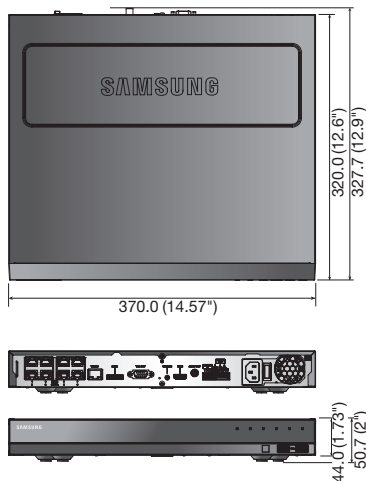

Dimensions

Unit : mm (inch)

SRN-873S		
DISPLAY		
Video	Inputs / Resolution	Up to 8CH / CIF ~ 8M
	Protocols	Samsung, ONVIF
Live	Local Display	HDMI / VGA
	Multi Screen Display	[Local monitor] 1 / 4 / 6 / 8 / Auto sequence, [Web] 1 / 4 / 8 / Auto sequence
	Performance	[Local monitor] 8M (20fps), 5M (30fps), 3M (50fps), 2M (150fps), 720p (240fps), D1 (240fps) [Web] 5M (30fps), 3M (60fps), 2M (120fps), 720p (240fps), D1 (240fps)
PERFORMANCE		
Operating System	Embedded	Linux
	Compression	H.264, MJPEG
Recording	Recording Bandwidth	64Mbps, 2M 8 camera real-time recording
	Resolution	CIF ~ 8M
	Mode	Normal, Scheduled, Event (Pre / Post)
	Event Trigger	Alarm input (4), Video loss, Camera event (Alarm in, MD, Video analytics)
	Event Action	E-mail, PTZ preset, Alarm out, Buzzer, Monitor out
Search & Playback	Playback Bandwidth	32Mbps
	Performance	Max. 3 users
	Mode	Date & Time (Calendar) / Event log list / Text Search (POS)
	Simultaneous Playback	[Local monitor] Up to 8CH, [Web, CMS] Up to 8CH
	Resolution	CIF ~ 8M
	Fish-eye Dewarping	Via Smartviewer
Storage	Internal	2 SATA
	External (DAS)	1 e-SATA
	Max.Capacity	Internal 8TB
	File Back up	BU/EXE (USB), JPG/AVI (Web, CMS)
Back up	Function	Max. 8CH playback, Date-time/title display
	Sensor	Input / Output 4 / 3 (NO 2ea, NO/NC 1ea)
Audio	Input / Compression	8CH (Network) / G.711, G.726, AAC (16/48KHz)
	Audio Communication	2-way
NETWORK		
Protocol Support		TCP/IP, UDP/IP, RTP (UDP), RTP (TCP), RTSP, NTP, HTTP, DHCP (Server, Client), PPPoE, SMTP, ICMP, IGMP, ARP, DNS, DDNS, uPnP, HTTPS, SNMP, ONVIF (Profile-S)
DDNS		Samsung iPOLiS DDNS
Transmission Bandwidth		Max. 128Mbps
Max. Remote Users		Search 3 / Live unicast 10 / Live multicast 20
IP		IPv4 / IPv6
Security		IP address filtering, User access log, 802.1x authentication, Encryption
Language	GUI / Web	English, French, German, Italian, Spanish, Russian, Turkish, Polish, Dutch, Swedish, Czech, Portuguese, Danish, Rumanian, Serbian, Croatian, Hungarian, Greek, Norwegian, Finnish, Korean, Chinese, Japanese, Thai
OS		Supported OS : Window XP (Service pack 2 or above), Vista, 7, 8, Mac OS X (10.6 or above)
Web Browser		Microsoft Internet Explorer (Updated Ver. 8 ~10, IE 9 or above recommended) Mozilla Firefox (Ver. 19.x or above), Google Chrome (Ver. 26.x or above), Apple Safari (Ver. 6.0.3 or above)
Viewer Software	Type	SSM, Webviewer, SmartViewer, iPOLiS mobile viewer
	CMS Support	SDK / CGI (SUNAPI)
FUNCTIONS		
Camera Setup	Register	PnP mode, Manual mode
	Setup Items	IP address, Add profile edit, Bitrate, Compression, GOP, Quality
		Camera MD setup Camera video setup (Simple focus, Brightness/Contrast, Flip/Mirror, IRIS, WDR, D&N, SSNR, Shutter, SDDR, DIS)
Camera Control	PoE	Monitor PoE power consumption, On/Off control for each PoE camera Remote reset for each PoE camera
Easy Configuration		Setup Wizard (Date/Time, Network, Auto camera configuration)
PTZ	Control / Preset	Via GUI, Webviewer, SPC-2000 / 255
	OS	Android, iOS
Smart phone	Control	Live (4CH) / Playback (1CH)
System Control		Mouse, IR Remocon, Web, SPC-2000 (Controller)
INDICATOR / INTERFACE		
Front	Indicator	Power status LED 1ea, HDD action LED 1ea, Alarm status LED 1ea Record status LED 1ea, Network action LED 1ea, Back up LED 1ea
	USB	2ea (Front 2ea)
	HDMI / VGA	1ea / 1ea
Connections	Audio	Out 1ea (RCA, Line)
	Ethernet	RJ-45 8ea (PoE/PoE+, 100Mbps), RJ-45 1ea (WAN, 1Gbps)
	Alarm	In 4ea (Terminal block) / Out 3ea (Terminal block)
	Reset	Yes (Factory reset)
SYSTEM		
Log	Log List	Max. 20000 (System log, Event log each)
GENERAL		
Electrical	Input Voltage / Current	100 ~ 240V AC, 50/60Hz / 3 ~ 1.5A
	Power Consumption	Max. 166W (2 HDD, PoE on), 44W (2 HDD, PoE off)
	PoE Budget	Max. 100W
Environmental	Operating Temperature	+0°C ~ +40°C (+32°F ~ +104°F)
	Operating Humidity	20% ~ 85% RH
	Color / Material	Black / Metal
Mechanical	Dimensions (WxHxD)	370.0 x 44.0 x 320.0mm (14.57" x 1.73" x 12.6") (1U)
	Weight	Approx. 3.4Kg (7.49lb), 1TB HDD 1ea included