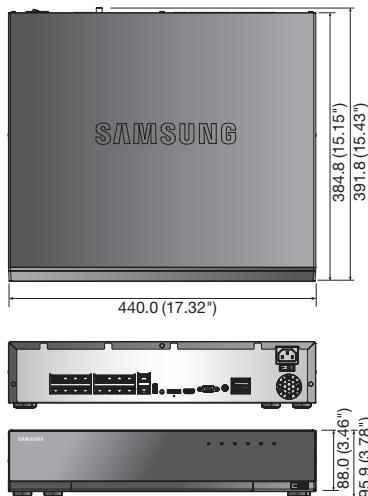

# SRN-1673S

16CH Network Video Recorder with PoE Switch

## Key Features

- Up to 16CH 8M supported
- 80Mbps network camera recording
- Plug & play by 16 PoE/PoE+ ports
- Max. 4HDDs, e-SATA storage supported
- HDD removable (Easy install)
- HDMI / VGA local monitor

## Dimensions

Unit : mm (inch)