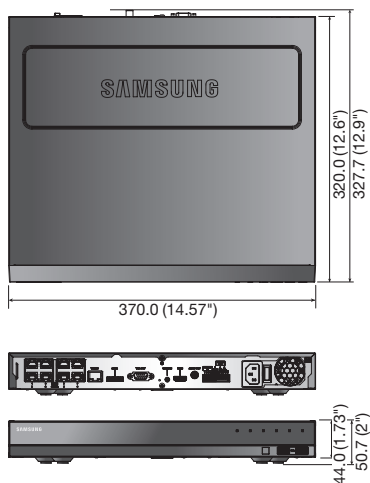

Dimensions

Unit : mm (inch)

SRN-873S		
DISPLAY		
Video	Inputs / Resolution	Up to 8CH / CIF ~ 8M
	Protocols	Samsung, ONVIF
Live	Local Display	HDMI / VGA
	Multi Screen Display	[Local monitor] 1 / 4 / 6 / 8 / Auto sequence, [Web] 1 / 4 / 8 / Auto sequence
	Performance	[Local monitor] 8M (20fps), 5M (30fps), 3M (50fps), 2M (150fps), 720p (240fps), D1 (240fps) [Web] 5M (30fps), 3M (60fps), 2M (120fps), 720p (240fps), D1 (240fps)
PERFORMANCE		
Operating System	Embedded	Linux
	Compression	H.264, MJPEG
Recording	Recording Bandwidth	64Mbps, 2M 8 camera real-time recording
	Resolution	CIF ~ 8M
	Mode	Normal, Scheduled, Event (Pre / Post)
	Event Trigger	Alarm input (4), Video loss, Camera event (Alarm in, MD, Video analytics)
	Event Action	E-mail, PTZ preset, Alarm out, Buzzer, Monitor out
Search & Playback	Playback Bandwidth	32Mbps
	Performance	Max. 3 users
	Mode	Date & Time (Calendar) / Event log list / Text Search (POS)
	Simultaneous Playback	[Local monitor] Up to 8CH, [Web, CMS] Up to 8CH
	Resolution	CIF ~ 8M
	Fish-eye Dewarping	Via Smartviewer
Storage	Internal	2 SATA
	External (DAS)	1 e-SATA
	Max.Capacity	Internal 8TB
Back up	File Back up	BU/EXE (USB), JPG/AVI (Web, CMS)
	Function	Max. 8CH playback, Date-time/title display
Sensor	Input / Output	4 / 3 (NO 2ea, NO/NC 1ea)
	Audio	8CH (Network) / G.711, G.726, AAC (16/48KHz)
Audio	Input / Compression	2-way
	Audio Communication	2-way
NETWORK		
Protocol Support		TCP/IP, UDP/IP, RTP (UDP), RTP (TCP), RTSP, NTP, HTTP, DHCP (Server, Client), PPPoE, SMTP, ICMP, IGMP, ARP, DNS, DDNS, uPnP, HTTPS, SNMP, ONVIF (Profile-S)
DDNS		Samsung iPOLiS DDNS
Transmission Bandwidth		Max. 128Mbps
Max. Remote Users		Search 3 / Live unicast 10 / Live multicast 20
IP		IPv4 / IPv6
Security		IP address filtering, User access log, 802.1x authentication, Encryption
Language	GUI / Web	English, French, German, Italian, Spanish, Russian, Turkish, Polish, Dutch, Swedish, Czech, Portuguese, Danish, Rumanian, Serbian, Croatian, Hungarian, Greek, Norwegian, Finnish, Korean, Chinese, Japanese, Thai
OS		Supported OS : Window XP (Service pack 2 or above), Vista, 7, 8, Mac OS X (10.6 or above)
Web Browser		Microsoft Internet Explorer (Updated Ver. 8 ~10, IE 9 or above recommended) Mozilla Firefox (Ver. 19.x or above), Google Chrome (Ver. 26.x or above), Apple Safari (Ver. 6.0.3 or above)
Viewer Software	Type	SSM, Webviewer, SmartViewer, iPOLiS mobile viewer
	CMS Support	SDK / CGI (SUNAPI)
FUNCTIONS		
Camera Setup	Register	PnP mode, Manual mode
	Setup Items	IP address, Add profile edit, Bitrate, Compression, GOP, Quality
		Camera MD setup Camera video setup (Simple focus, Brightness/Contrast, Flip/Mirror, IRIS, WDR, D&N, SSNR, Shutter, SDDR, DIS)
Camera Control	PoE	Monitor PoE power consumption, On/Off control for each PoE camera Remote reset for each PoE camera
Easy Configuration		Setup Wizard (Date/Time, Network, Auto camera configuration)
PTZ	Control / Preset	Via GUI, Webviewer, SPC-2000 / 255
	OS	Android, iOS
Smart phone	Control	Live (4CH) / Playback (1CH)
System Control		Mouse, IR Remocoan, Web, SPC-2000 (Controller)
INDICATOR / INTERFACE		
Front	Indicator	Power status LED 1ea, HDD action LED 1ea, Alarm status LED 1ea Record status LED 1ea, Network action LED 1ea, Back up LED 1ea
	USB	2ea (Front 2ea)
	HDMI / VGA	1ea / 1ea
Connections	Audio	Out 1ea (RCA, Line)
	Ethernet	RJ-45 8ea (PoE/PoE+, 100Mbps), RJ-45 1ea (WAN, 1Gbps)
	Alarm	In 4ea (Terminal block) / Out 3ea (Terminal block)
	Reset	Yes (Factory reset)
SYSTEM		
Log	Log List	Max. 20000 (System log, Event log each)
GENERAL		
Electrical	Input Voltage / Current	100 ~ 240V AC, 50/60Hz / 3 ~ 1.5A
	Power Consumption	Max. 166W (2 HDD, PoE on), 44W (2 HDD, PoE off)
	PoE Budget	Max. 100W
Environmental	Operating Temperature	+0°C ~ +40°C (+32°F ~ +104°F)
	Operating Humidity	20% ~ 85% RH
Mechanical	Color / Material	Black / Metal
	Dimensions (WxHxD)	370.0 x 44.0 x 320.0mm (14.57" x 1.73" x 12.6") (1U)
	Weight	Approx. 3.4Kg (7.49lb), 1TB HDD 1ea included