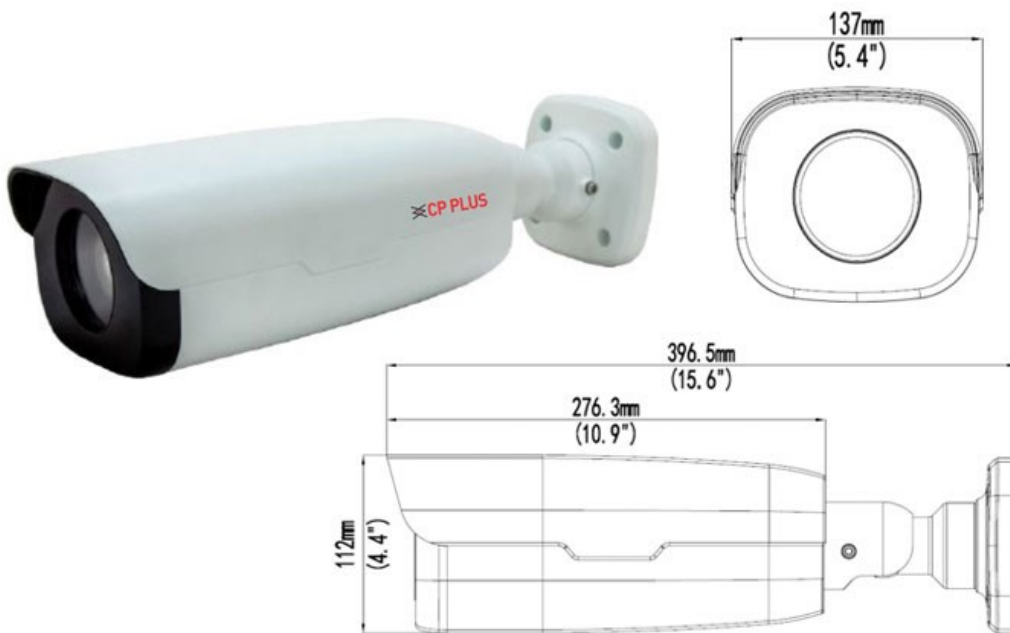

CP- VNC-T21ZR20-VMD

2MP WDR Network Array Bullet Camera - 200Mtr.

Main Features

- 1/1.9" 2MP PS CMOS Image Sensor
- Max 60fps@1080P
- H.265, H.264, MJPEG Triple-stream encoding
- WDR(120dB), Day/Night (ICR), Corridor mode, ROI, AWB, AGC, BLC, HLC
- 6.5 ~ 143 mm Motorized Lens
- IR Range of 200 Mtrs, Micro SD, IP67
- Supports Instastream technology, save disk space and bandwidth upto 70%
- Mobile Software: Android, iOS
- CMS Software: IVMS

InstaStream

CP- VNC-T21ZR20-VMD

2MP WDR Network Array Bullet Camera - 200Mtr.

Feature

Image Sensor
 Minimum Illumination
 Shutter Speed
 White Balance
 Lens
 Gain Control (AGC)
 Video Compression
 S/N Ratio
 Video Streaming
 Resolution
 Video Output
 Frame Rate
 Motion detection
 Privacy Mask
 ICR
 ROI
 Audio Input
 Audio Compression
 Audio Output
 Alarm IN
 Alarm Out
 WDR
 Protocol
 Smart Detection
 Ethernet
 IR
 OSD
 Interface Ports
 Micro SD
 Audio

Specification

1/1.9" 2MP Progressive scan CMOS
 Colour: 0.002 Lux (F1.5, AGC ON) 0 Lux with IR
 Auto/Manual, 1/6~1/100000 s
 Auto/Manual
 6.5 ~ 143 mm Motorized Lens
 Auto/Manual
 H.265, H.264, MJPEG
 >52dB
 Triple
 1920 x 1080
 1 BNC, impedance 75Ω; amplitude 1 V [p-p]
 1080P (1920×1080): Max.60 fps , 720P (1280×720): Max.30 fps , D1 (720×576): Max.15 fps
 Up to 4 areas
 Up to 8 areas
 IR-cut filter with auto switch (ICR)
 Supports
 impedance 35 kΩ; amplitude 2 V [p-p]
 G.711
 impedance 600Ω; amplitude 2 V [p-p]
 2 Ch. IN
 1 Ch. Out
 WDR (120dB)
 IPv4, IGMP, ICMP, ARP, TCP, UDP, L2TP, DHCP, PPPoE, RTP, RTSP, RTCP, DNS, DDNS, NTP, FTP, UPnP, HTTP, HTTPS, SMTP, SIP, 802.1x, ONVIF, API
 Intrusion, crossing line, Motion detection, Audio detection, Face detection, Defocus, Scene Change, People counting
 100M Base-FX SFP + 100M Base-TX Ethernet
 IR Range of 200 Mtr.
 Up to 8 OSDs
 1 RS485 (support Pelco-D/P)
 Micro SD, Up to 128 GB
 Two-way audio Supported